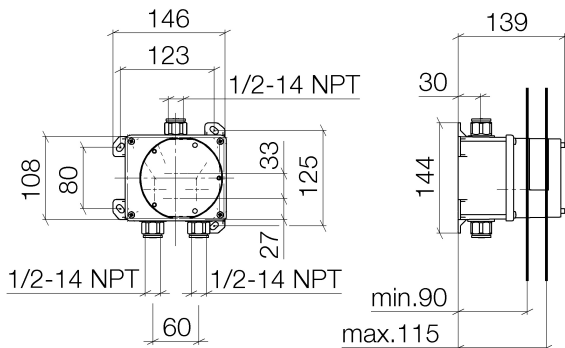

## Sink -

eSET Touchfree Lavatory faucet with temperature adjustment for wall-mounted installation -

Article number: 35 741 970-90 0010

- lead-free
- 2x inlet 1/2"
- 2x back flow preventer
- 2x integrated supply stop
- Concealed installation
- Min. rough in depth 3-1/2"
- Max. rough in depth 4-7/8"
- Compatible with outlets from Vaia, Lissé, CL.1, IMO, Tara., Tara Logic, Meta.02, Deque, Supernova, Symetrics, LULU and MEM
- Not compatible with outlets with pull-rod drains. Please use in combination with pop up drain 10 126 970-FF
- Additional series and finishes available upon request (xtra Service)

## Dimensional drawing

All dimensions in mm / inch = mm x 0,0394

Sink -

eSET Touchfree Lavatory faucet with temperature adjustment for wall-mounted installation -

Article number: 35 741 970-90 0010

Sink -  
eSET Touchfree Lavatory faucet with temperature adjustment for wall-mounted installation -  
Article number: 35 741 970-90 0010

### Spare parts list

Number	Item Number	Designation	Number of units