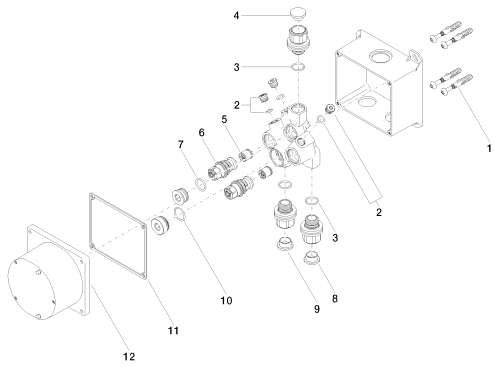

## Sink -

eSET Touchfree Lavatory faucet with temperature adjustment for wall-mounted installation -

Article number: 35 741 970-90 0010

- lead-free
- 2x inlet 1/2"
- 2x back flow preventer
- 2x integrated supply stop
- Concealed installation
- Min. rough in depth 3-1/2"
- Max. rough in depth 4-7/8"
- Compatible with outlets from Vaia, Lissé, CL.1, IMO, Tara., Tara Logic, Meta.02, Deque, Supernova, Symetrics, LULU and MEM
- Not compatible with outlets with pull-rod drains. Please use in combination with pop up drain 10 126 970-FF
- Additional series and finishes available upon request (xtra Service)

## Dimensional drawing

All dimensions in mm / inch = mm x 0,0394

Sink -

eSET Touchfree Lavatory faucet with temperature adjustment for wall-mounted installation -

Article number: 35 741 970-90 0010

Sink -  
eSET Touchfree Lavatory faucet with temperature adjustment for wall-mounted installation -  
Article number: 35 741 970-90 0010

### Spare parts list

Number	Item Number	Designation	Number of units